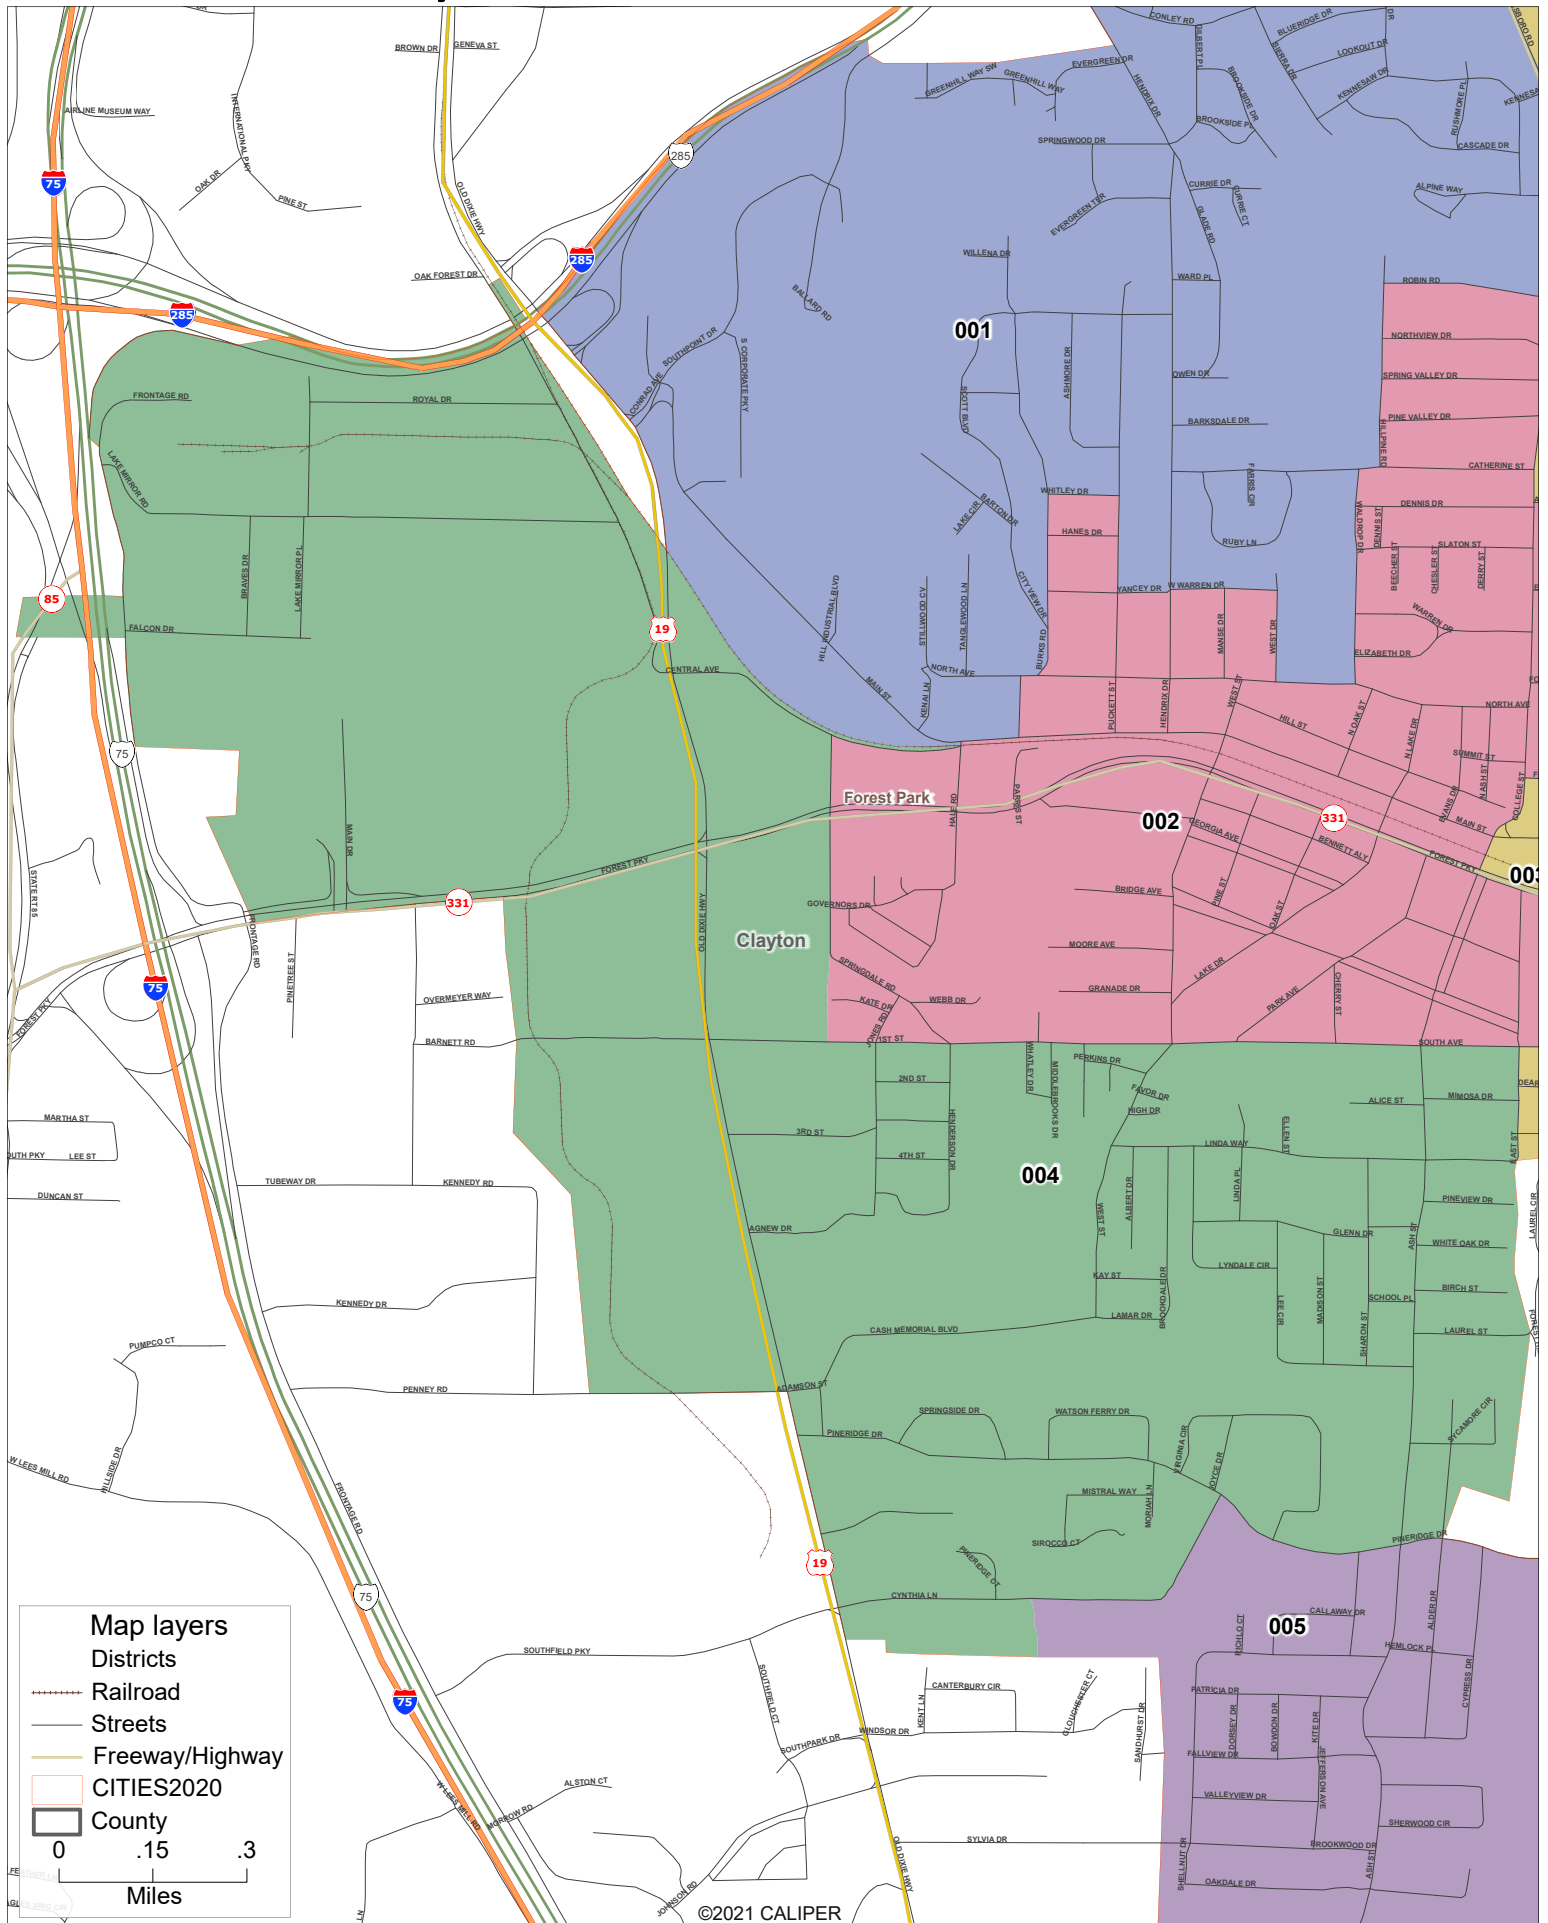

City of Forest Park Council

Map layers

- Districts
- Railroad
- Streets
- Freeway/Highway
- CITIES2020
- County

0 .15 .3
Miles