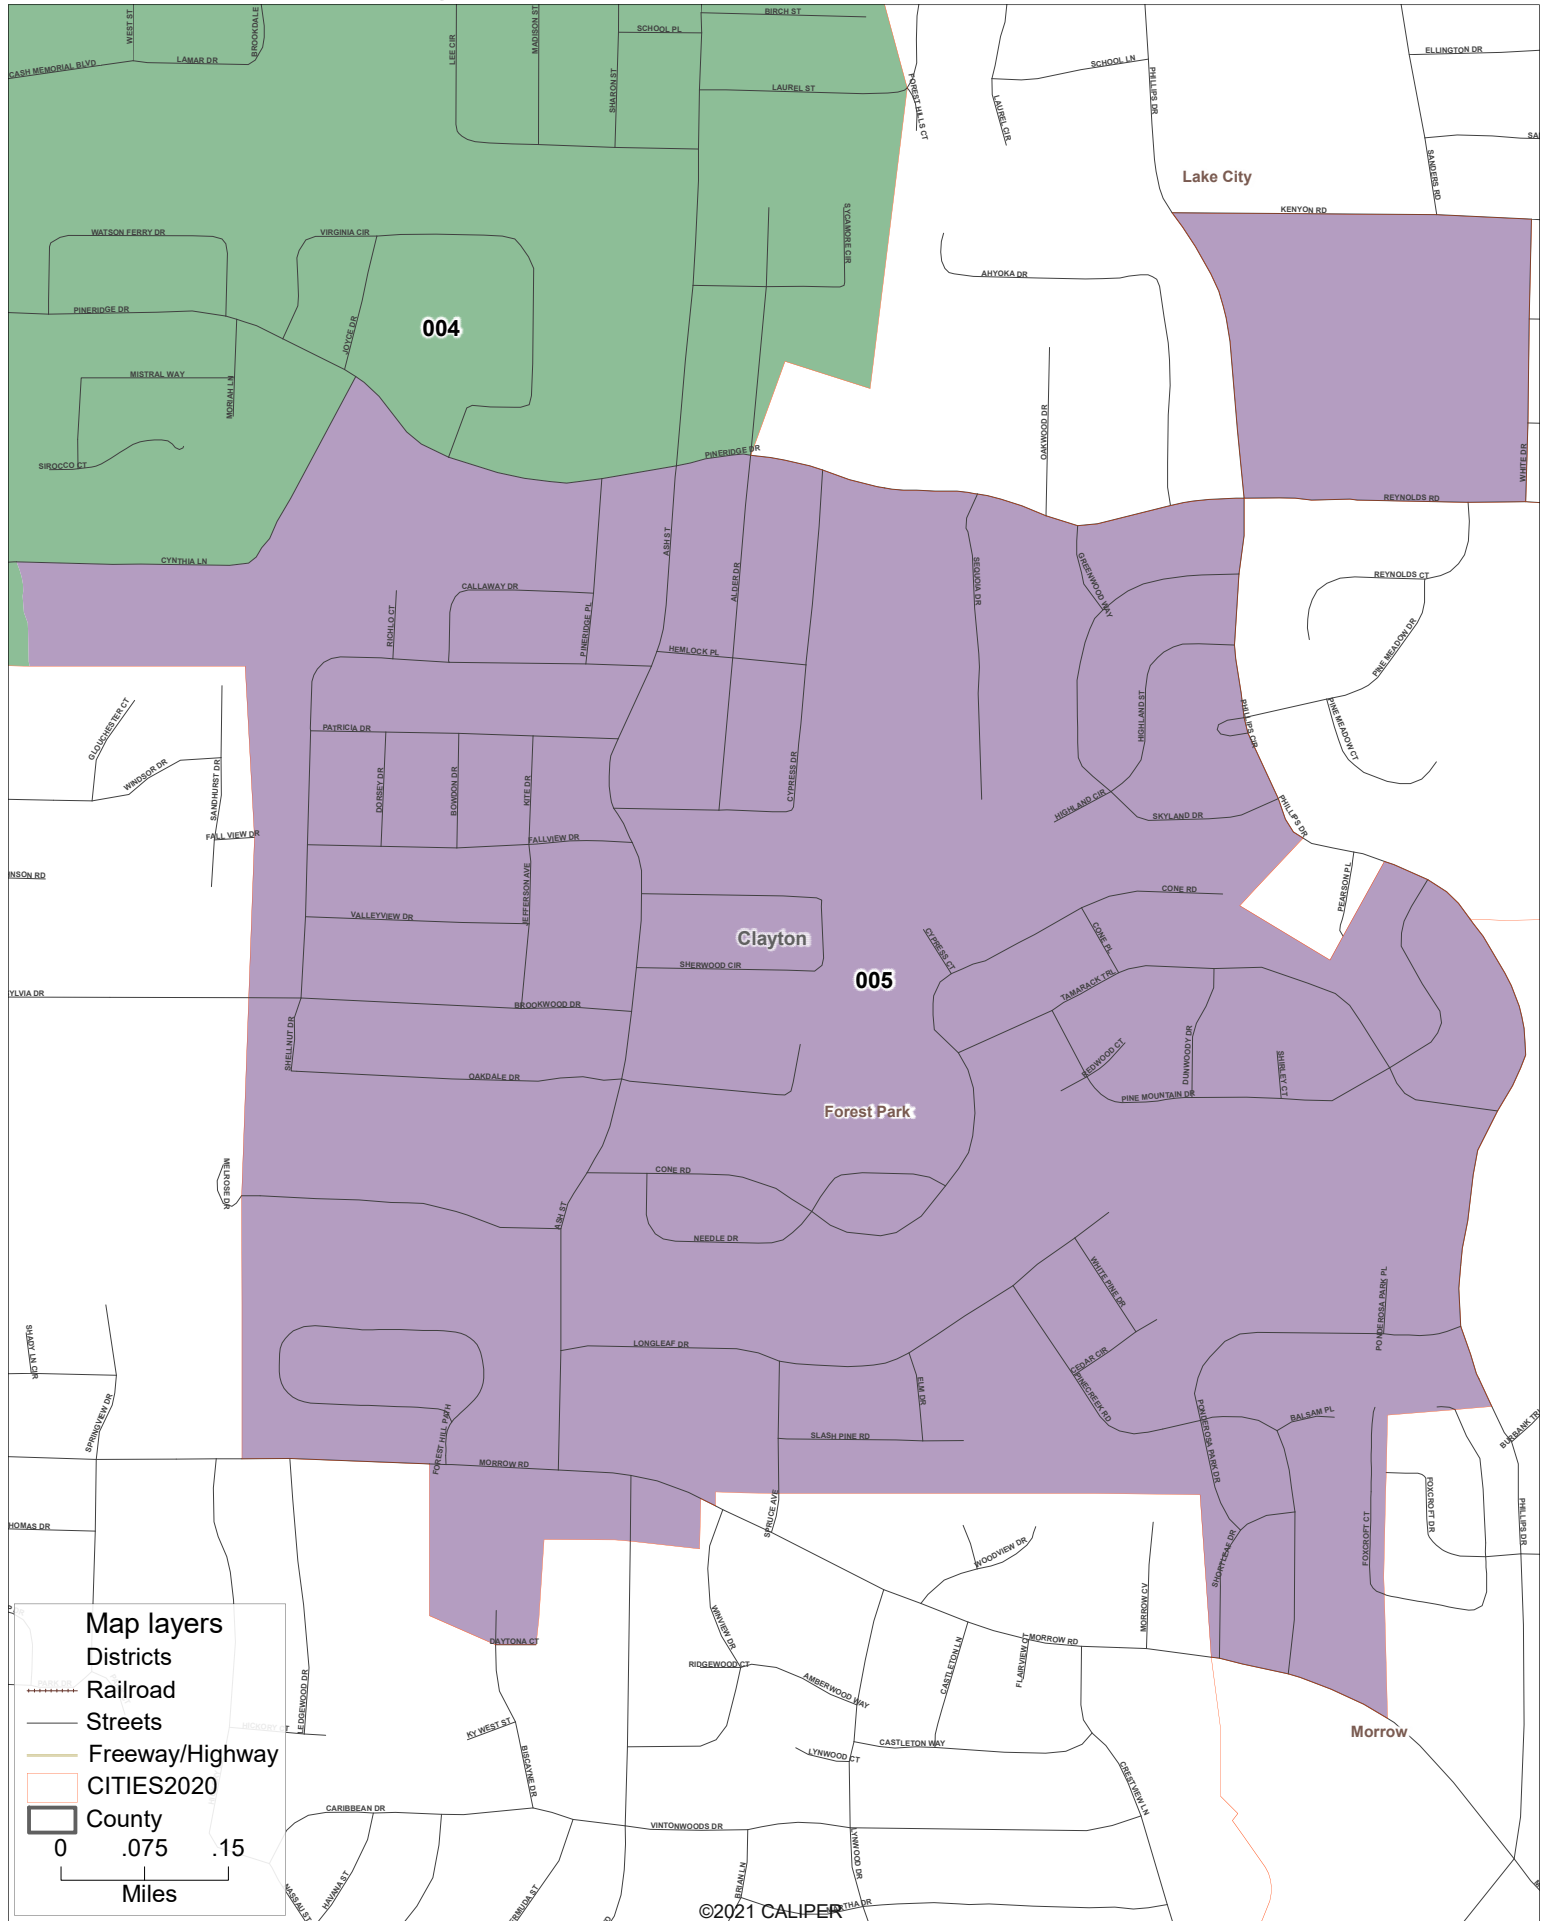

# City of Forest Park Council

**Map layers**

- Districts
- Railroad
- Streets
- Freeway/Highway
- CITIES2020
- County

0 .075 .15  
Miles